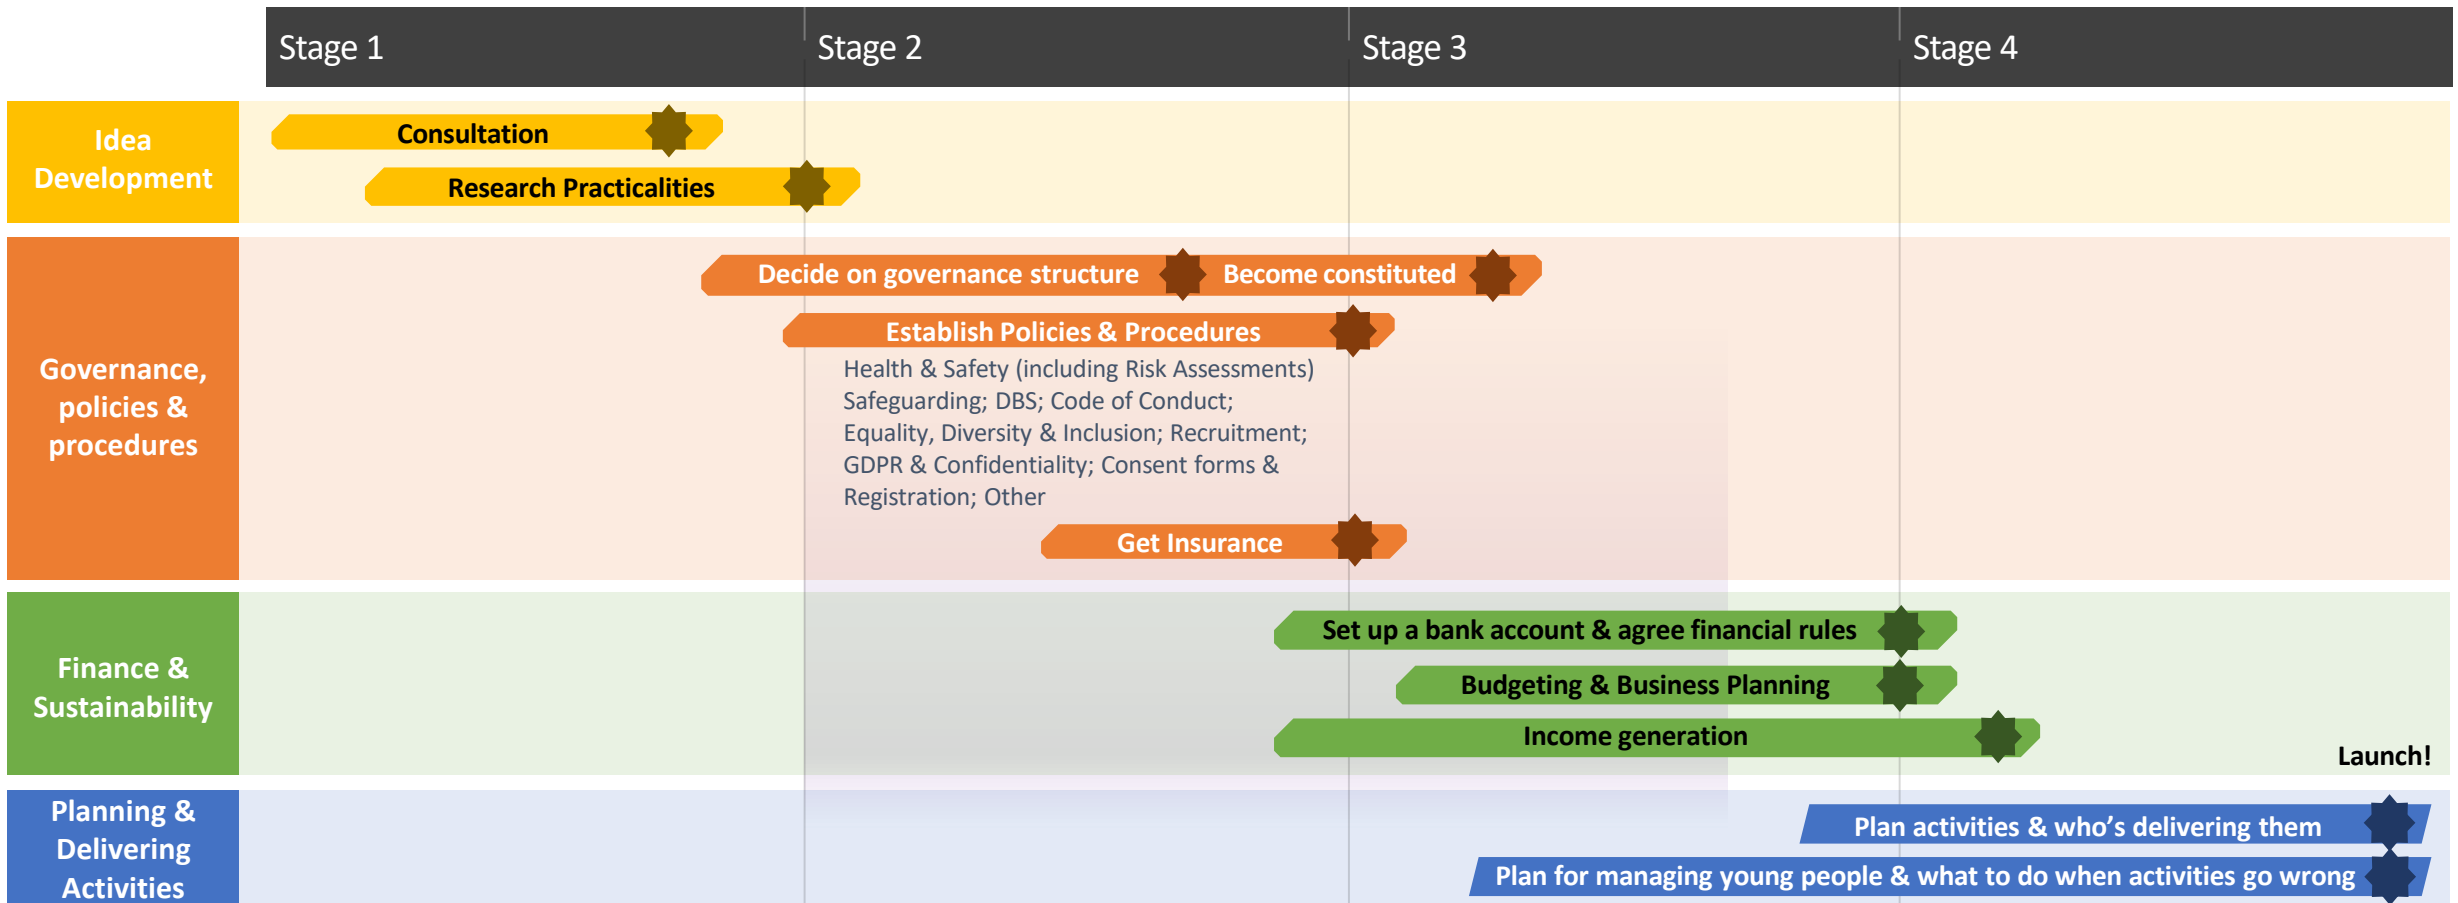

Setting up a Youth Group

Planning Dashboard

Setting up a new youth group is an exciting prospect! It's not always a completely linear process, so you may find yourself hopping between different tasks. We've put together the dashboard below to help offer some structure to the process. Each stage links to a section in our toolkit where you can find more details and information. However you decide tackle setting up your youth group, why not print off the dashboard and tick each task off as you complete it?

It's also good to consider how you plan to make sure you're looking after yourself as well as what ongoing monitoring will be in place once you're up and running